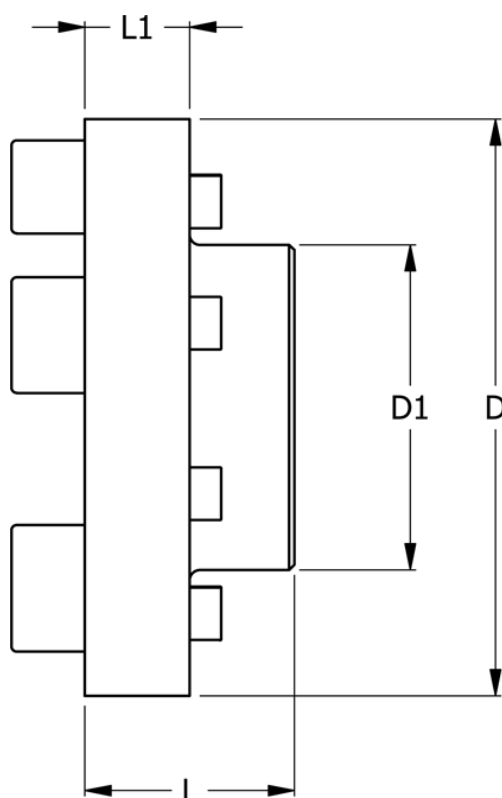

# Data Sheet

Article number: 330656023

Description: Coupling N-Eupex str. 560  
Part 2 & 3 without bore

## Measures

|              |         |
|--------------|---------|
| D            | = 560   |
| D1           | = 320   |
| L            | = 220   |
| L1           | = 80    |
| Max bore     | = 200   |
| Torque (N m) | = 29000 |